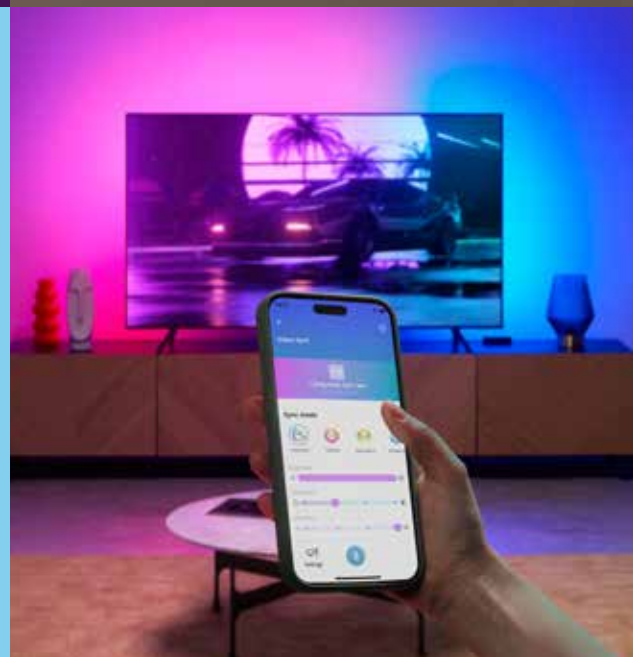

IMMERSED IN LIGHT

Connect your lights to your TV and let the on-screen colors spill into your room. Whether you're watching a movie, gaming, or listening to music, your lights respond instantly—turning every moment into a fully immersive experience. Get ready for entertainment that completely surrounds you.

CONNECT YOUR LIGHT TO YOUR TV

WORKS WITH ANY HDMI 2.0 DEVICE

Simply connect the Sync Box to a HDMI media device such as streaming stick, set-top box, and gaming console. Supports 4K at 60Hz, HDR10+, Dolby Vision.

REAL-TIME COLOR SYNCING

The Sync Box reads the video signal directly from the HDMI input, instantly analyzes the entire TV screen, and generate ultra-accurate matching colors.

CUSTOMIZABLE SYNC MODES

Easily adjust sync effects with the WiZ app. Choose from pre-set modes like Cinematic or Relaxation, or customize brightness and color to suit your mood, whether you're having an exciting movie night or enjoying a relaxing time watching your favorite series.

ALWAYS KNOW WHAT'S GOING ON

Activate WiZ monitoring for your entire home or only in certain areas. Disarm monitoring when home life is in full swing — we wouldn't dream of interfering. Open the WiZ app and view the camera to get a live view of what's going on, even when you're away.