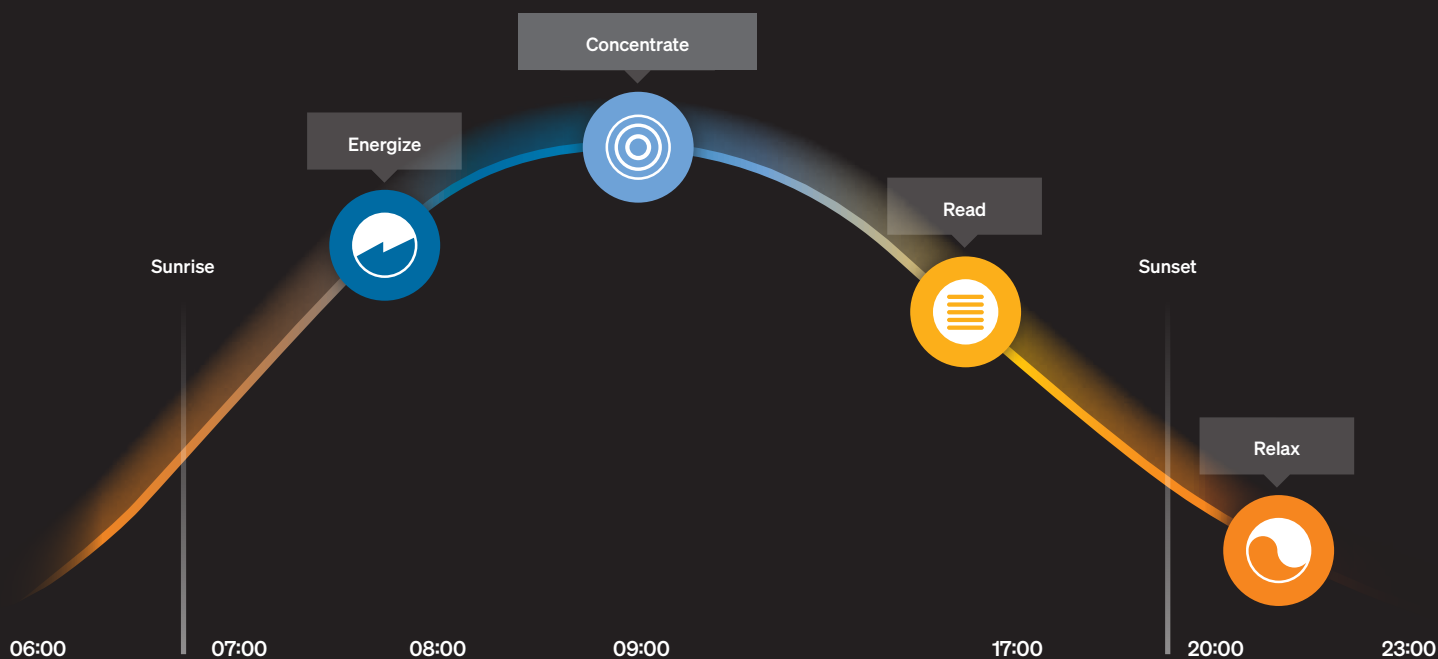

Boost your energy

Use light to amp up the energy in your home. With its cool white light, the Energize light scene helps you add a little pep to your morning or an extra punch to your workout.

Sharpen your focus

When you need to get things done, Philips Hue can help you direct your full attention to the task at hand. Set the Concentrate light scene to stay focused and keep your head in the game.

Read with ease

Curl up with a good book under the right light. With the Read light scene, Philips Hue adjusts the light from cool to warm for the perfect shade of white, allowing you to comfortably flip through the pages.

Relax your mind

Finding the time to unwind can prove difficult. When you finally do get a moment to yourself, set Philips Hue to the subtle, soft light of the Relax scene and take your tranquility to the next level.