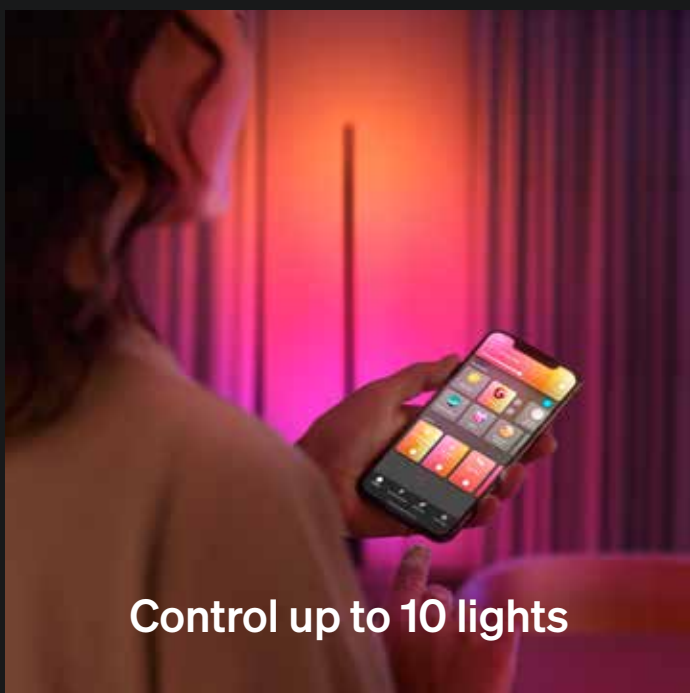

Unlock the full experience

Adding a Philips Hue Bridge activates the built-in Zigbee network — a more advanced way to control your lights — and unlocks the full suite of smart lighting

Which option is best for you?

All Philips Hue lights work both with Bluetooth and with the Philips Hue Bridge

Philips Hue with Bluetooth

Easy start to smart light

Add up to 10 Hue smart lights to your room and control them all with the Philips Hue app while within ca 10 meters of the lights.

Create the right atmosphere in one room

Set the right light for every moment

Control up to 10 lights

Control with your voice

Philips Hue Bridge

Unlock the full power of smart lighting

Add a Philips Hue Bridge to your Hue smart lighting system to expand your range of control. It is the heart of your system, managing all your smart LED lights and storing your customised settings – and giving you full control over your smart lights via the Hue app.

Control lights in your entire home and outdoor space

Set up smart accessories

Create smart light routines

Sync light with movies, music and games

Secure your home

Lights turn on automatically as you arrive