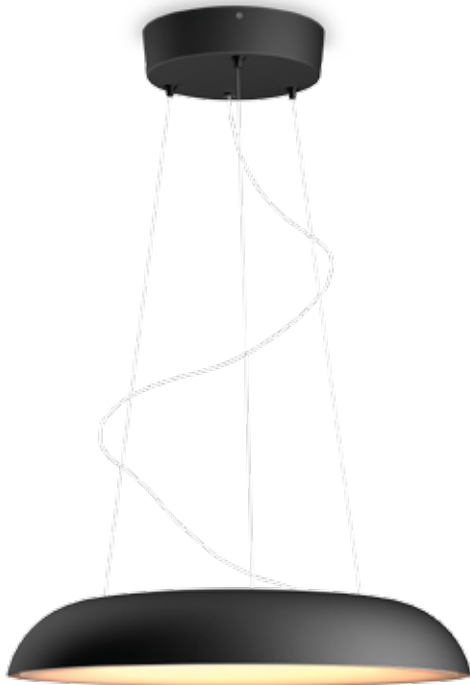

↑ 192 ↔ 125 mm (G125)

Glass

All Philips Hue White Ambiance filament bulbs are featuring Bluetooth® and Zigbee technology

Philips Hue
Amaze

8719514341098
Amaze pendant white

8719514341074
Amaze pendant black