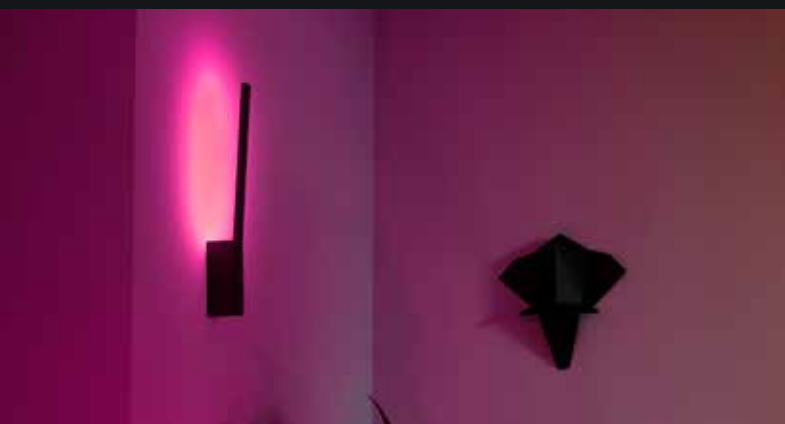

RGB 2000-6500 K

Lifetime: 25000 hours

Light source included

Hue White and Color Ambiance

ColorCast Technology

⊕ – IP20

Aluminium

Philips Hue
Sana/Liane