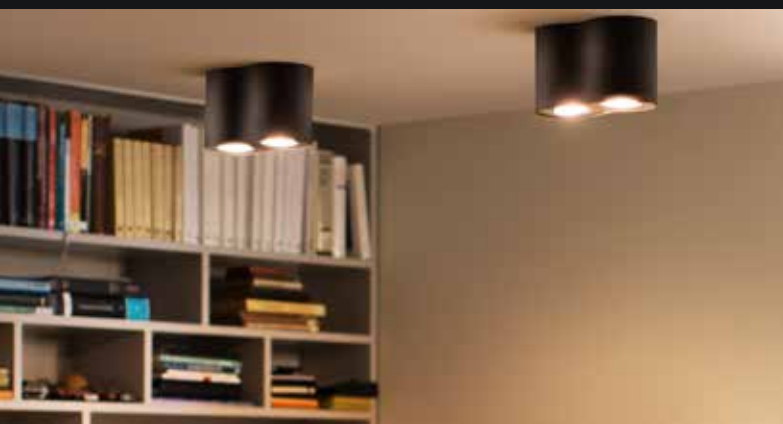

Dimmer switch remote control included

Philips Hue
Pillar

8720169320239
Pillar single spot black

8720169319998
Pillar single spot extension black
Dimmer switch not included

8720169320116
Pillar double spot black