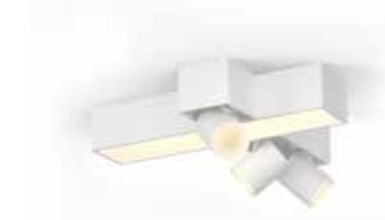

8720169318731

Centris 3Lcross ceiling lamp white

3 × 4,2 W GU10 + 25 W integrated;
2810 lm at 4000 K