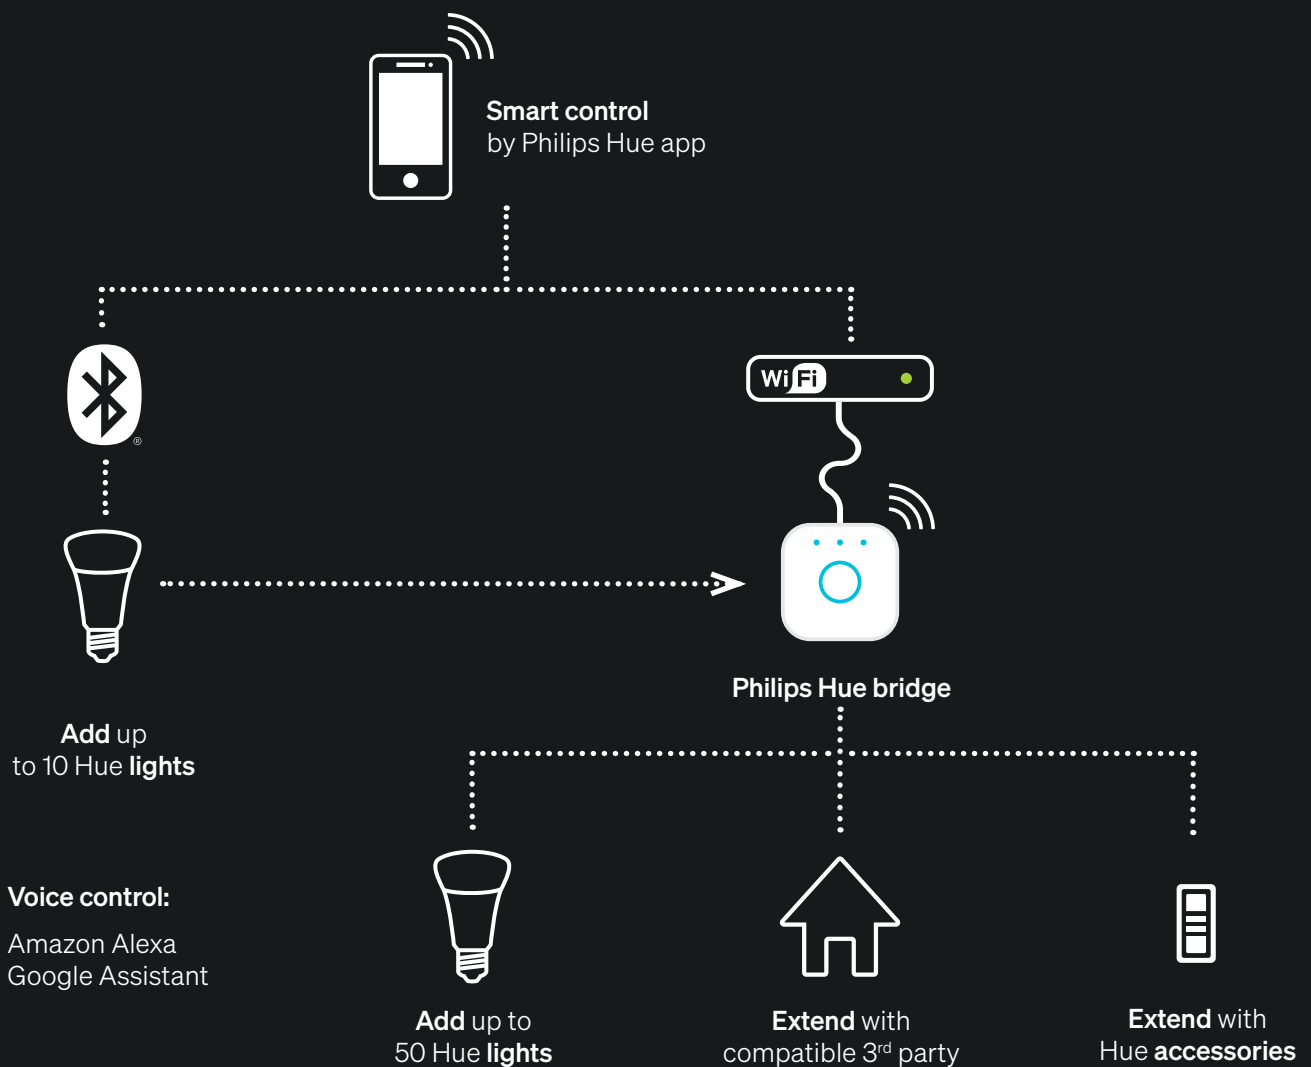

Philips Hue Basics

Setup of the system

Hue brings smart lighting to everyday homes, allowing anyone to create special moments and automate with light.

Start with Philips Hue your way: Bluetooth or Bridge.

And no worries: even if you start with a Bluetooth-controlled system, you can always add a Bridge.

Smart Home Partners:

Voice (Google, Siri, Alexa)
Apple HomeKit,
Bosch, Innogy, Telekom,
Razer, Vodafone V-Home
(SmartThings)

...