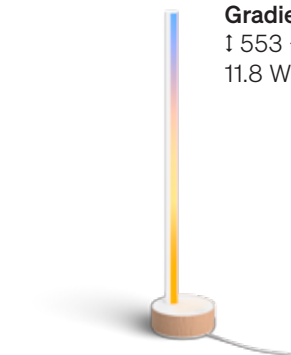

8719514433465
Gradient Signe table lamp oak
† 553 ↔ 111 ↗ 111 mm
11.8 W, 1040 lm dla temp. 4000 K

Gradient Signe

RGB 2000–6500 K, 16 million colors

Lifetime: 25000 hours

Light source included

Hue White and Color Ambiance

⊕ – IP20

Aluminium