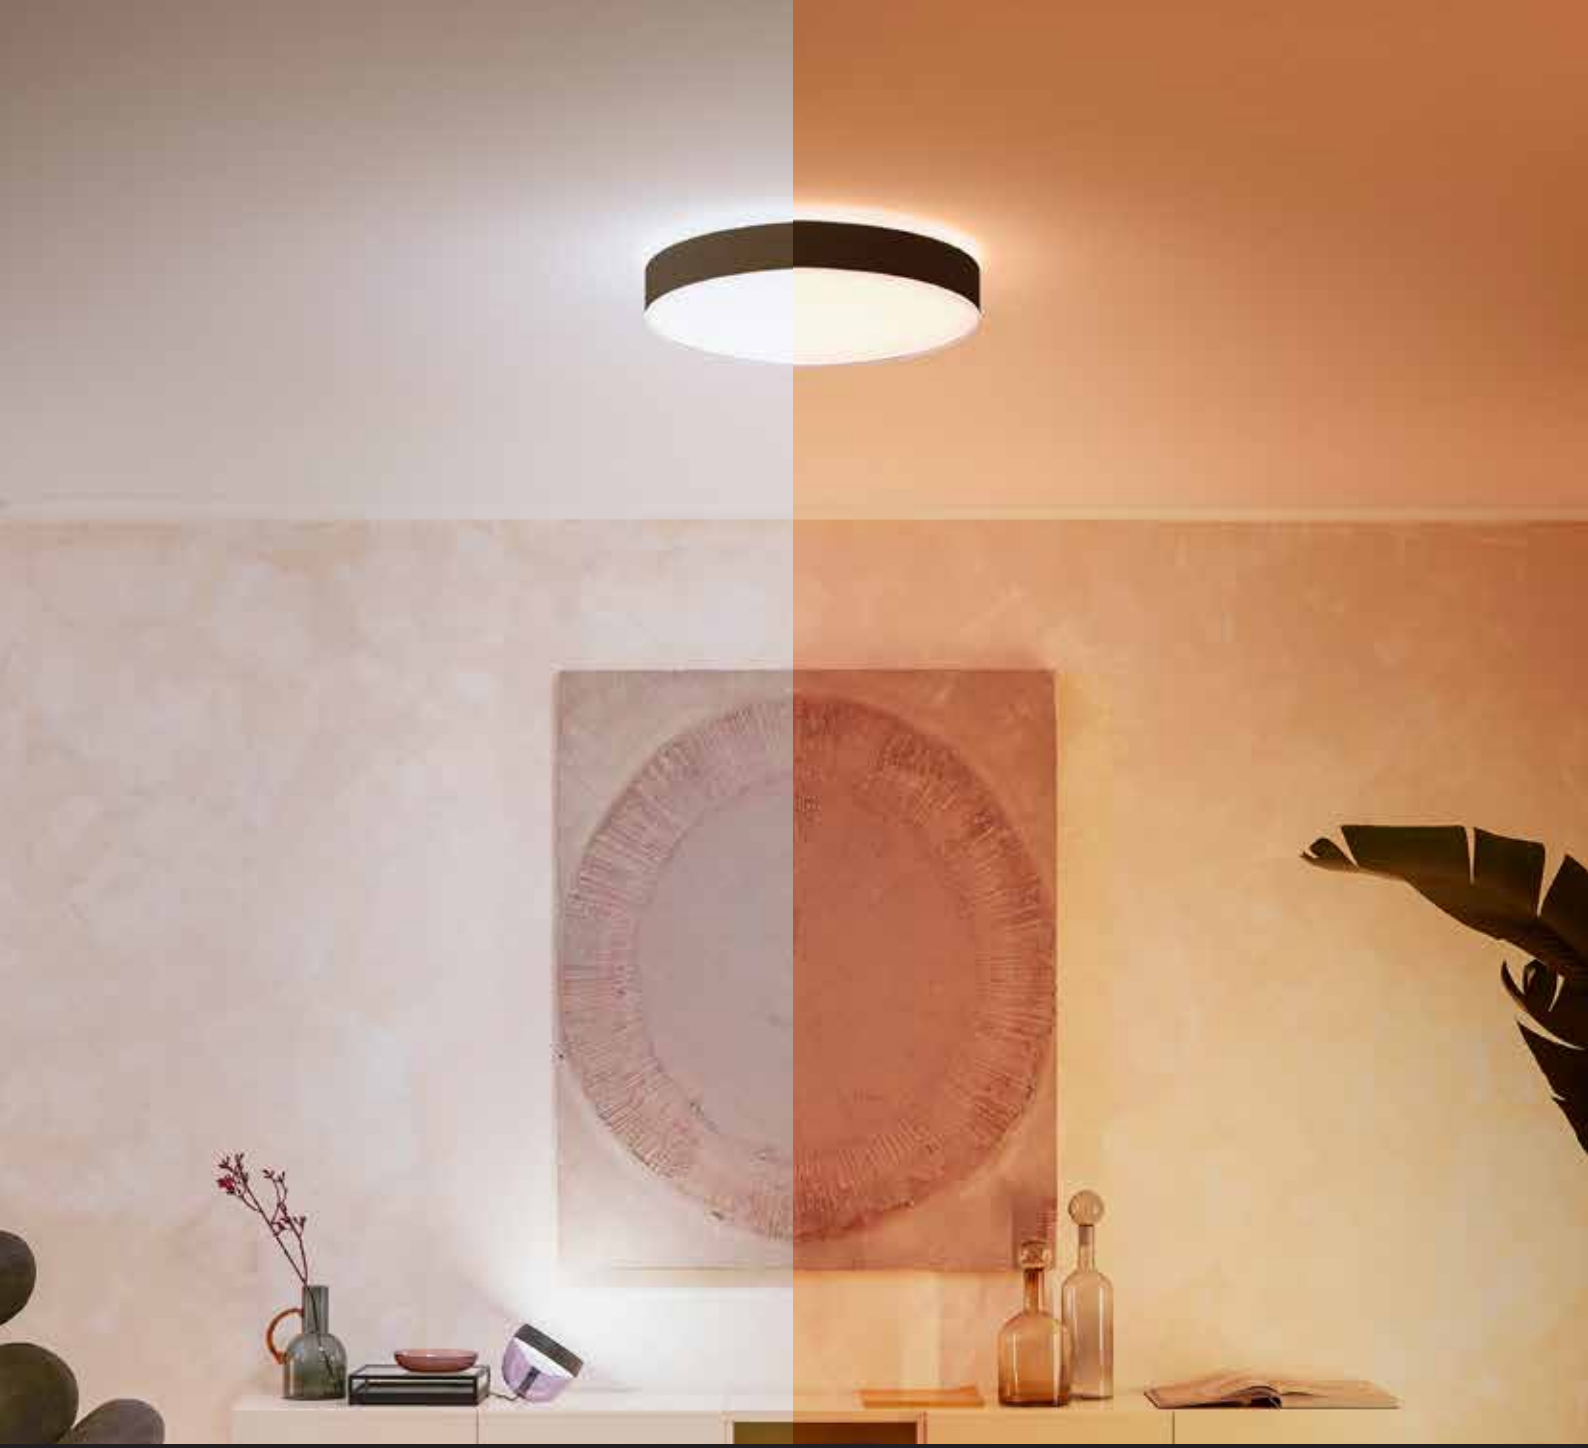

Amaze

2200–6500 K
Lifetime: 25000 hours
Light source included

Hue White Ambiance
220 V–240 V/50–60 Hz
25 W, 2900 lm at 4000 K
⊖ – IP20
↑ 1500 ↔ 434 ↗ 434 mm
Aluminium/Synthetic

Dimmer switch remote control included