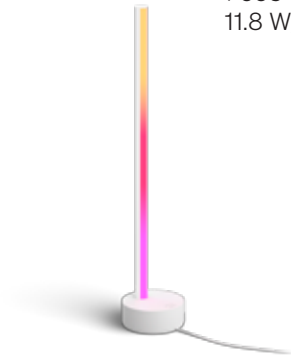

Hue White and Color Ambiance

⊕ – IP20

Metal (sets, spotlights, lamps, rails),
Metal/Synthetic (linear strips, tubes),
Synthetic (USP, connectors)

Philips Hue Gradient Signe

8719514476196
Gradient Signe floor lamp white
 † 1458 ↔ 111 ↗ 111 mm
 29 W, 2550 lm at 4000 K