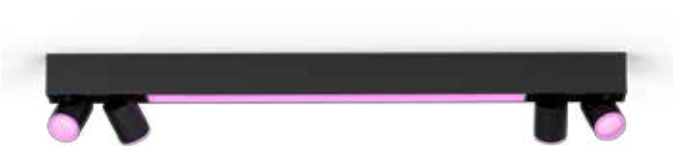

8720169318557

Centris 4L ceiling lamp black

4 × 4,2 W GU10 + 40 W integrated;
4200 lm at 4000 K

Centris

RGB 2000–6500 K, 16 million colors

Lifetime: 15000 hours

Light source included

Hue White and Color Ambiance

⊕ – IP20

Aluminium