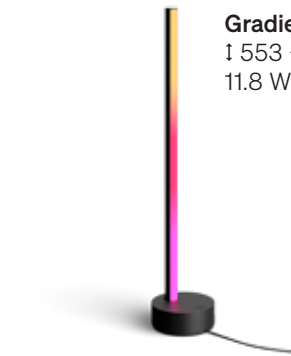

8718696176245
Gradient Signe table lamp black
† 553 ↔ 111 ↗ 111 mm
11.8 W, 1040 lm at 4000 K