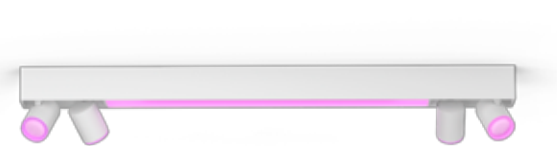

8720169318618

Centris 4L ceiling lamp white

4 × 4,2 W GU10 + 40 W integrated;
4200 lm at 4000 K