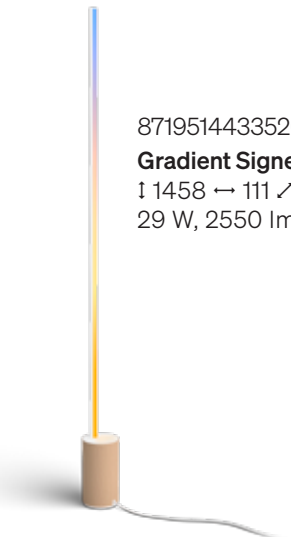

8719514433526
Gradient Signe floor lamp oak
† 1458 ↔ 111 ↗ 111 mm
29 W, 2550 lm dla temp. 4000 K